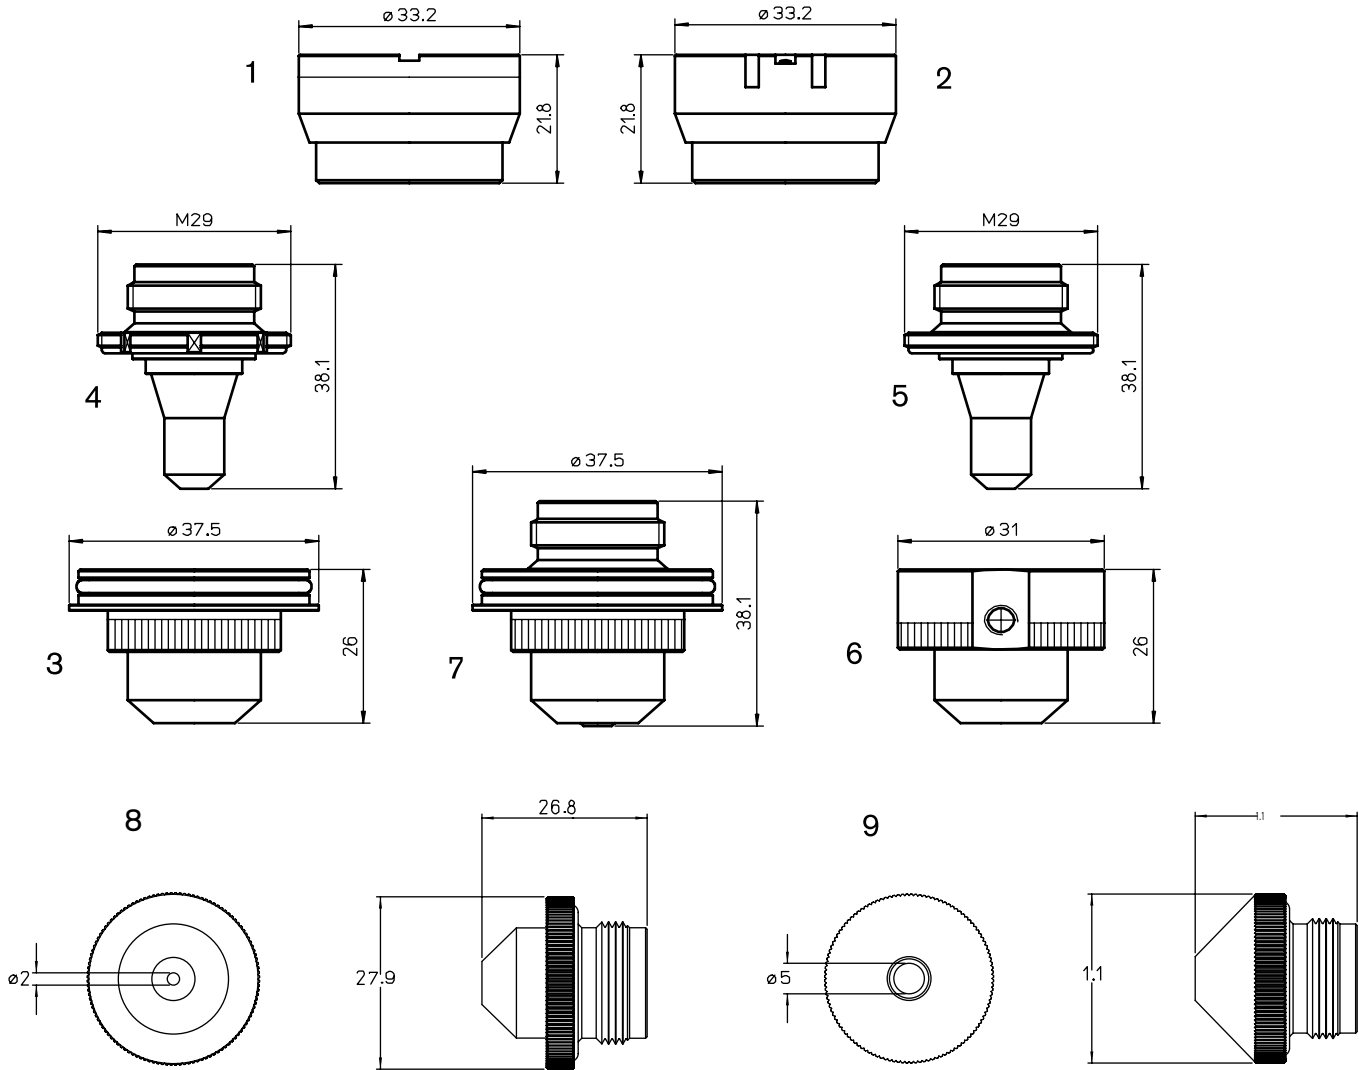

2016 torches and consumables

CO₂ and fiber laser

Replacement parts suitable for Tanaka®

Consumables

	Centricut part number	Reference number	Alternate reference	Description	Pkg qty
1	PT311-0565	280565, P0497-605-00001, 29100106	AL40	Nozzle holder - KTM 1.5" DXN - ceramic	1
2	PT311-1146 PT311-1146OEM	281146, P0380-211-00001, 29100033 281146, P0380-211-00001, 29100033	AL130/S AL130	Nozzle holder - ITM 1.5" DZ - aluminum Nozzle holder - ITM 1.5" DZ - aluminum - OEM	1 1
3	TK381-C20E-0	C20E-2	AL283	Nozzle, outer	1
4	TK381-C20E-1 TK381-C20E-25 TK381-C17E-1	C20E-1 C17E-1	L1200 L1202 L1201	Nozzle - 2.0 mm Nozzle - 2.5 mm Nozzle - 1.7 mm	1 1 1
5	TK364-C15D-1 TK364-C20D-1 TK364-C22D-1	C15D-1 C20D-1 C22D-1	L1516 L1517 L1518	Nozzle - 1.5 mm Nozzle - 2.0 mm Nozzle - 2.2 mm	1 1 1
6	TK364-C22D-0	C22D-2	AL381	Nozzle, outer	1
7	TK381-C20E-2 TK381-C17E-2	C20E	L1205 L1204	Nozzle assembly Nozzle assembly C17E	1 1
8	TK354-S17B TK354-S20B TK354-S30B	S17B S20B S30B		Nozzle - 1.7 mm Nozzle - 2.0 mm Nozzle - 3.0 mm	1 1 1
9	TK354-D40 TK354-D50	D40 D50		Nozzle - 4.0 mm Nozzle - 5.0 mm	1 1

Optics

Centricut part number	Reference number	Type	Diameter	Focal length	Edge thickness
Lenses					
TK374-2235	312235	PLX	1.5"	12.5"	.300"
TK374-3478	541344, 263478	PLX	2.0"	8.75"	.310"
TK374-7338	197338	PLX	2.0"	11.25"	.310"
TK374-3827	243827	PLX	2.5"	8.75"	.310"
TK374-6670	236670	PLX	2.5"	10.0"	.390"
TK374-8593	828593	PLX	2.5"	12.5"	.390"
TK374-1592	178937	PLX	2.5"	11.25"	.310"