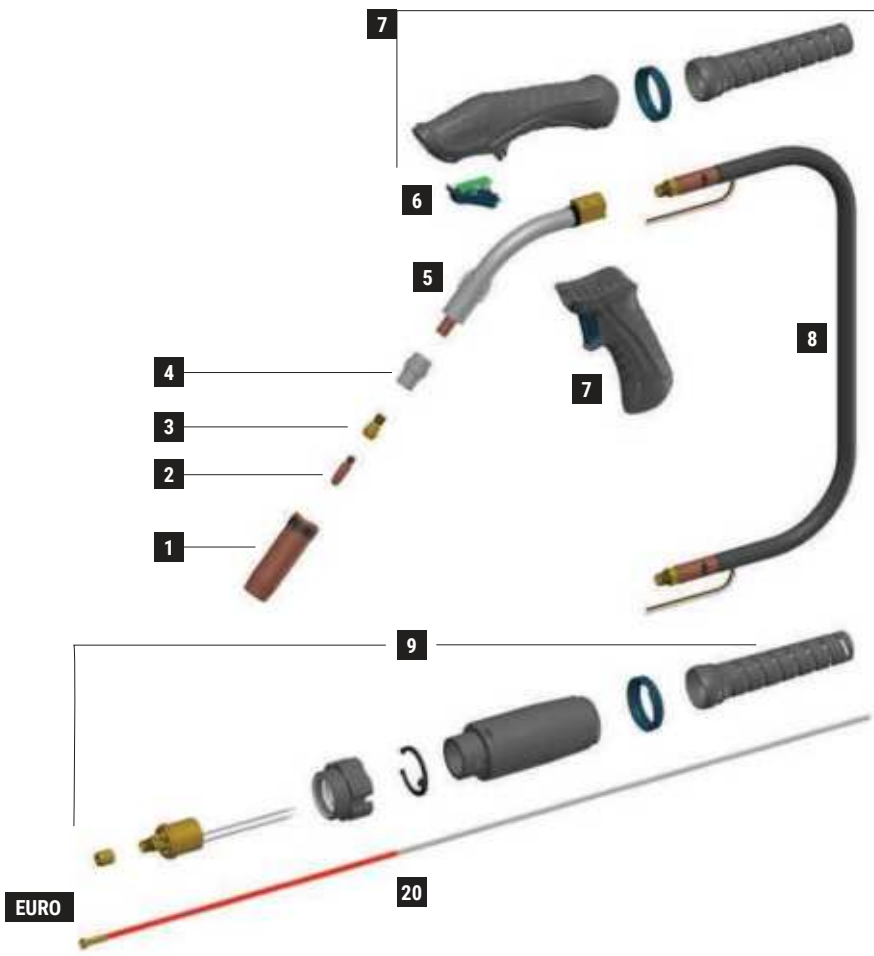

ERGOPLUS 26

CE EN60974-7

CODE	↔			
MA4203-030	3 m	10'		1
MA4203-040	4 m	12'		1
MA4203-050	5 m	16.4'		1

TECHNICAL DATA		
ERGOPLUS 26		
	1,25 kg	2.76 lb
	113	
V PEAK	113	
	0,8 ÷ 1,2 mm	.030" ÷ .45"
X 60%	290A CO2 - 260A Mix	

EURO

	CODE			Ø		↔		REF	
1	MC0268		nozzle - 2,5 mm thickness	16 mm	5/8"	76 mm	3"	145.0085	10
1	MC0276		nozzle - 2 mm thickness	16 mm	5/8"	76 mm	3"	145.0085	10
1	MC0290		nozzle - 2,5 mm thickness	14 mm	9/16"	76 mm	3"	145.0132	10
1	MC0291		nozzle - 2,5 mm thickness	20 mm	25/32"	76 mm	3"	145.0051	10
1	MC0292		nozzle - 2,5 mm thickness	15 mm	19/32"	76 mm	3"	-	10
1	MC0293		nozzle - 2,5 mm thickness	20 mm	25/32"	82 mm	3-7/32"	145.0179	10
1	MC0340		heavy duty nozzle - 3 mm thickness	16 mm	5/8"	76 mm	3"		10
1	MC0568		quick release nozzle - 2,5 mm thickness	16 mm	5/8"	76 mm	3"	-	10
1	MC0576		quick release light nozzle - 2 mm thickness	16 mm	5/8"	76 mm	3"	-	10
2	MD0009-06		M6 - Cu	0,6 mm	.023"	28 mm	1"-3/32	140.0005	20
2	MD0009-08		M6 - Cu	0,8 mm	.030"	28 mm	1"-3/32	140.0051	20
2	MD0009-09		M6 - Cu	0,9 mm	.035"	28 mm	1"-3/32	140.0169	20
2	MD0009-10		M6 - Cu	1,0 mm	.040"	28 mm	1"-3/32	140.0242	20
2	MD0009-12		M6 - Cu	1,2 mm	.045"	28 mm	1"-3/32	140.0379	20
2	MD0009-14		M6 - Cu	1,4 mm	.052"	28 mm	1"-3/32	-	20
2	MD0009-16		M6 - Cu	1,6 mm	1/16"	28 mm	1"-3/32	140.0555	20
3	MD0061-00		M6 - brass			22 mm	7/8"	142.0007	20
3	MD0062-00		M8 - brass			22 mm	7/8"	142.0082	20
4	ME0085		plastic			29 mm	1"-5/32	018.0116	10
4	ME0485		plastic			29 mm	1"-5/32	-	10
4	ME0585		ceramic			29 mm	1"-5/32	018.0141	10
20	GM0510		red steel liner	1,0 ÷ 1,2 mm	.040" ÷ .045"	3 m	10'	124.0026	1
20	GM0511		red steel liner	1,0 ÷ 1,2 mm	.040" ÷ .045"	4 m	12'	124.0031	1
20	GM0512		red steel liner	1,0 ÷ 1,2 mm	.040" ÷ .045"	5 m	16.4'	124.0035	1